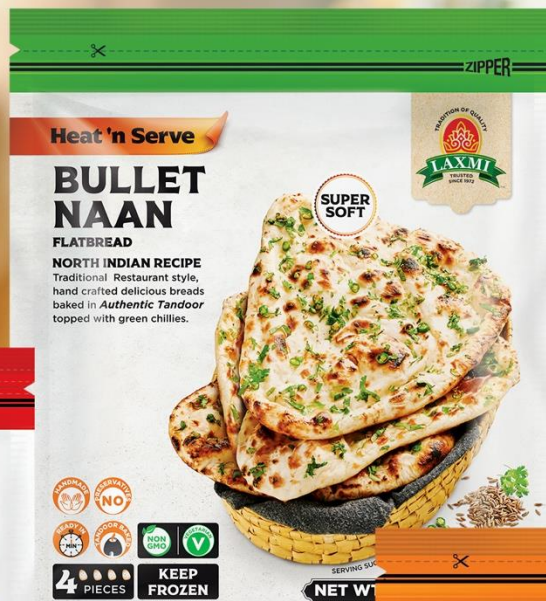

FROZEN NAAN

Tandoor Baked, Handmade, Authentic Taste